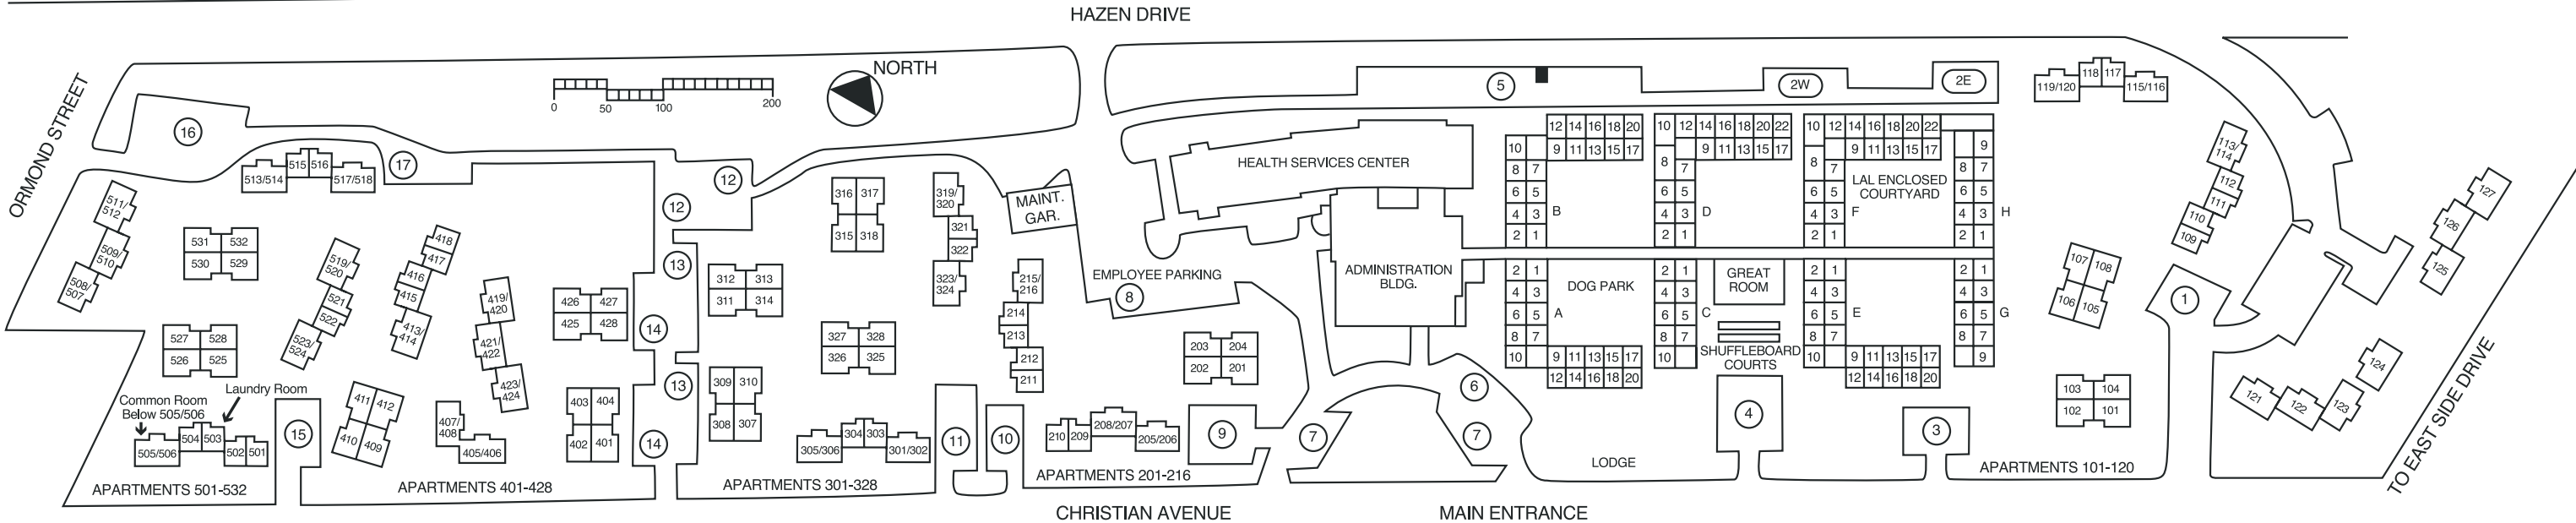

Havenwood Campus

Havenwood-Heritage Heights

A Continuing Care Retirement Community

O = PARKING AREA

1-800-457-6833
 149 East Side Drive, Concord, NH
www.hhhinfo.com